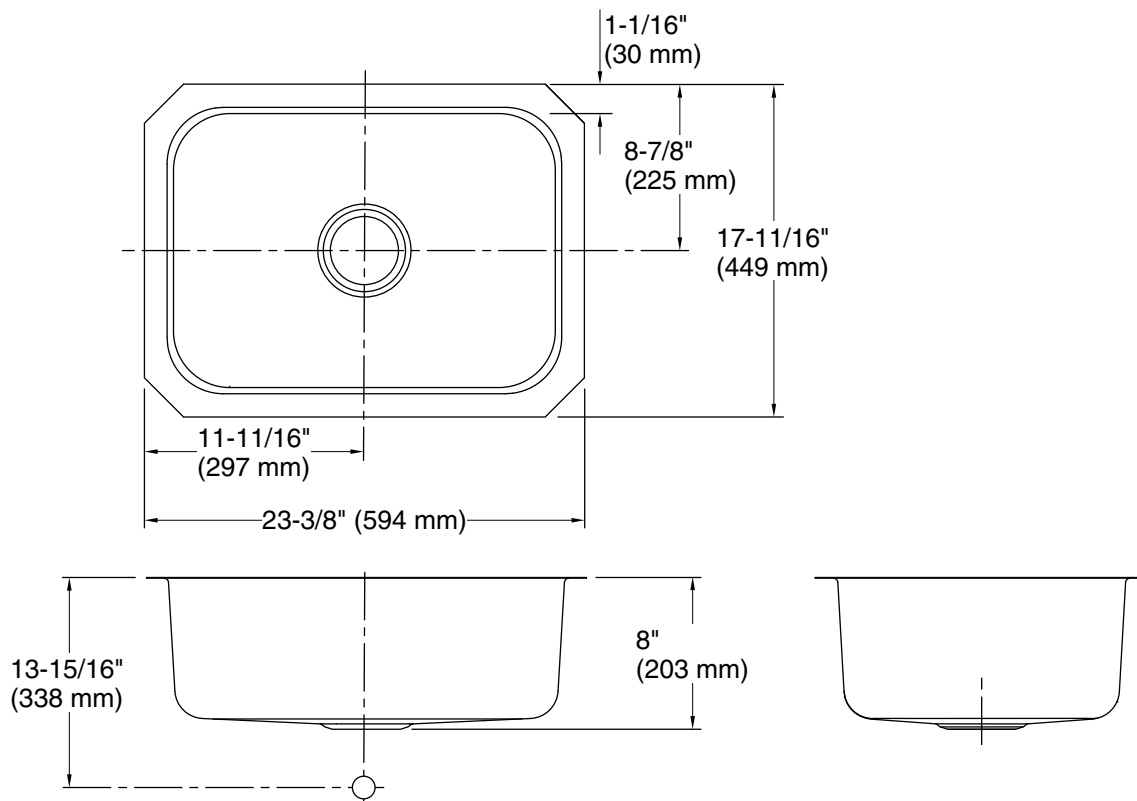

McAllister®

23-1/2" undermount single-bowl kitchen sink
97447

Features

- No faucet holes; requires wall- or counter-mount faucet
- 8" (203 mm) depth
- 3-3/4" (94 mm) drain opening
- Stainless steel with luster finish

**STERLING® Stainless Steel Sinks
Lifetime Limited Warranty**

See website for detailed warranty information.

Technical Information

All product dimensions are nominal.

- Basin configuration: Single
- Bowl area:
 - Length: 21" (533 mm)
 - Width: 15-1/4" (387 mm)
 - Bowl depth: 7-3/4" (197 mm)
 - Water depth: 7-3/4" (197 mm)
- Drain hole: 3-5/8" (92 mm)
- Template: 1315840-7, required, included