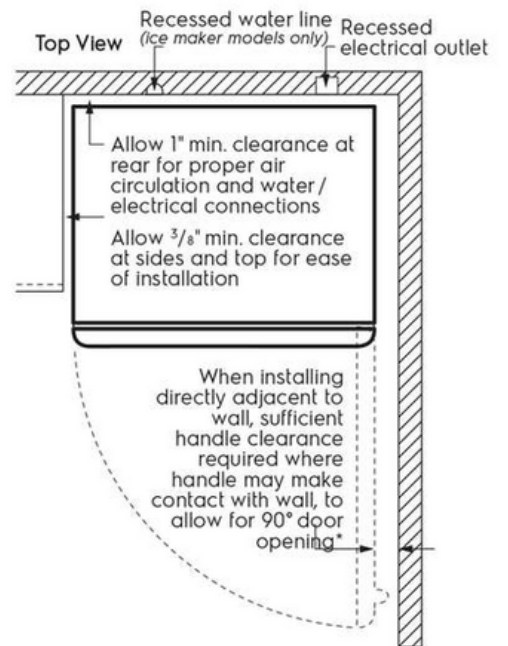

Minimum Circuit Required	15 Amps
--------------------------	---------

Certifications and Approvals

ADA Compliant	Yes
---------------	-----

Safety Certifications and Approvals

UL Listed	Yes
-----------	-----

Installation Diagram

A	65 ⁷ / ₈ "
B	66 ³ / ₈ "
C	30"
D	26 ⁵ / ₈ "
E	30 ³ / ₈ "
F	57"

* When installing refrigerator adjacent to wall, cabinet or other appliance that extends beyond front edge of unit, 20" minimum clearance recommended to allow for optimum 140° door swing, providing complete crisper access and removal. (Absolute 3" minimum clearance will ONLY allow for 90° door swing which will provide limited crisper access with restricted removal.)