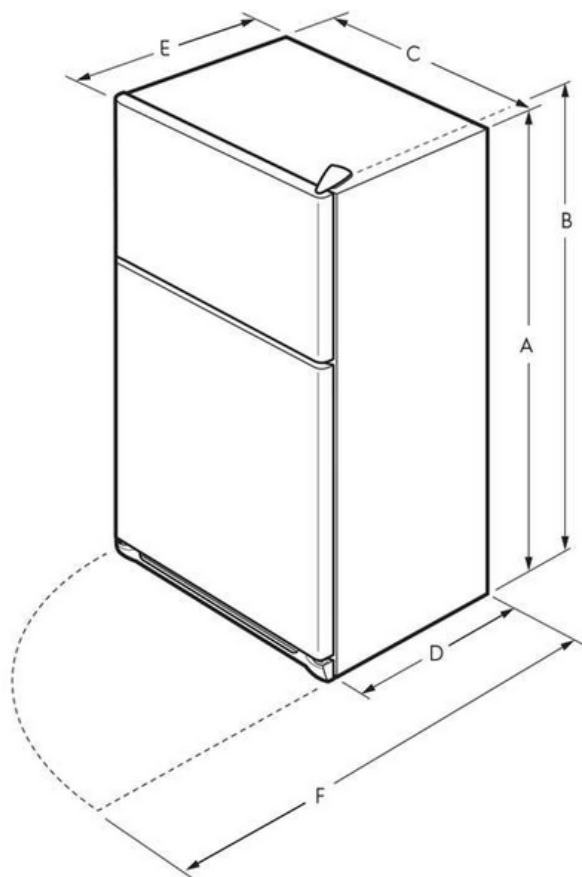

Ice Maker

Ice Maker	No
-----------	----

Dimensions and Volume

Height With Hinge	66 3/8"
Height Without Hinge	65 7/8"
Width	30"
Width of Cabinet	30"
Depth of Cabinet	26 5/8"
Depth With Door	30 3/8"
Depth With Door 90° Open	57"
Depth With Door and Handle	30 3/8"
Fresh Food Capacity	13.4 Cu. Ft.
Freezer Capacity	4.9 Cu. Ft.
Total Capacity	18.3 Cu. Ft.

Installation Diagram

A	65 ⁷ / ₈ "
B	66 ³ / ₈ "
C	30"
D	26 ⁵ / ₈ "
E	30 ³ / ₈ "
F	57"

* When installing refrigerator adjacent to wall, cabinet or other appliance that extends beyond front edge of unit, 20" minimum clearance recommended to allow for optimum 140° door swing, providing complete crisper access and removal. (Absolute 3" minimum clearance will ONLY allow for 90° door swing which will provide limited crisper access with restricted removal.)