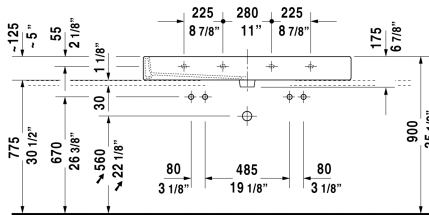

Vero Washbasin ground ♂ # 045412..26

< 47 1/4" Inch >

Washbasin ground	Dimension	Weight	Order number
with faucet deck, hardware included, wall-mounted, cUPC® listed*, 47 1/4" Inch			
Colors			
00 White 08 Black			
Variant			
● __ ● with overflow	47 1/4" x 18 1/2" Inch	73.9 lb	045412..26
Infobox			
* Complies with following standards: ASME A112.19.2/CSA B45.1, When installing ceramics larger than 39 3/8", 2 sets of basin hardware # 6951000000 are required, Recommended in connection with two single lever basin mixers, When mounting 2 one-hole faucets, required space in between is # 045412, 235012 = 22 1/4" and # 045410, 235010 = 18 1/4"			
Sanitary ceramics with the special WonderGliss surface finish will remain clean and attractive-looking for a long time to come. When ordering WonderGliss please add a "1" as eleventh digit to the model number.			
Accessory for ceramics			
Push button drain assembly for washbasins with overflow	2" Inch	0.8 lb	005052
Suitable products			
Vanity unit wall-mounted 1 pull-out compartment, countertop including one cut-out, 48 5/8" x 22 1/4" Inch	48 5/8" x 22 1/4" Inch		S19528 L/M/R

All drawings contain the necessary measurements which are subject to standard tolerances. They are stated in inch & mm and are non-binding. Exact measurements, in particular for customized installation scenarios, can only be taken from the finished ceramic piece.