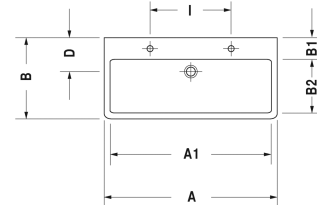

Vero Washbasin ground ♂ # 045412..26

< 47 1/4" Inch >

Washbasin ground	Dimension	Weight	Order number
with faucet deck, hardware included, wall-mounted, cUPC® listed*, 47 1/4" Inch			
Colors			
00 White 08 Black			
Variant			
● __ ● with overflow	47 1/4" x 18 1/2" Inch	73.9 lb	045412..26
Infobox			
* Complies with following standards: ASME A112.19.2/CSA B45.1, When installing ceramics larger than 39 3/8", 2 sets of basin hardware # 6951000000 are required, Recommended in connection with two single lever basin mixers, When mounting 2 one-hole faucets, required space in between is # 045412, 235012 = 22 1/4" and # 045410, 235010 = 18 1/4"			
Sanitary ceramics with the special WonderGliss surface finish will remain clean and attractive-looking for a long time to come. When ordering WonderGliss please add a "1" as eleventh digit to the model number.			
Accessory for ceramics			
Push button drain assembly for washbasins with overflow	2" Inch	0.8 lb	005052
Suitable products			
Vanity unit wall-mounted 1 pull-out compartment, countertop including one cut-out, 48 5/8" x 22 1/4" Inch	48 5/8" x 22 1/4" Inch		S19528 L/M/R

All drawings contain the necessary measurements which are subject to standard tolerances. They are stated in inch & mm and are non-binding. Exact measurements, in particular for customized installation scenarios, can only be taken from the finished ceramic piece.