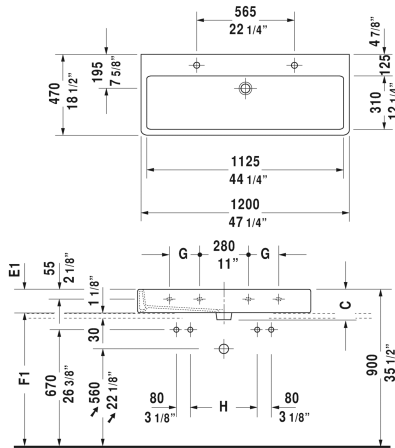

Vero Washbasin ground ♂ # 045412..26

< 47 1/4" Inch >

Washbasin ground	Dimension	Weight	Order number
with faucet deck, hardware included, wall-mounted, cUPC® listed*, 47 1/4" Inch			
Colors			
00 White 08 Black			
Variant			
● __ ● with overflow	47 1/4" x 18 1/2" Inch	73.9 lb	045412..26
Infobox			
* Complies with following standards: ASME A112.19.2/CSA B45.1, When installing ceramics larger than 39 3/8", 2 sets of basin hardware # 6951000000 are required, Recommended in connection with two single lever basin mixers, When mounting 2 one-hole faucets, required space in between is # 045412, 235012 = 22 1/4" and # 045410, 235010 = 18 1/4"			
Sanitary ceramics with the special WonderGliss surface finish will remain clean and attractive-looking for a long time to come. When ordering WonderGliss please add a "1" as eleventh digit to the model number.			
Accessory for ceramics			
Push button drain assembly for washbasins with overflow	2" Inch	0.8 lb	005052
Suitable products			
Vanity unit wall-mounted 1 pull-out compartment, countertop including one cut-out, 48 5/8" x 22 1/4" Inch	48 5/8" x 22 1/4" Inch		S19528 L/M/R

All drawings contain the necessary measurements which are subject to standard tolerances. They are stated in inch & mm and are non-binding. Exact measurements, in particular for customized installation scenarios, can only be taken from the finished ceramic piece.